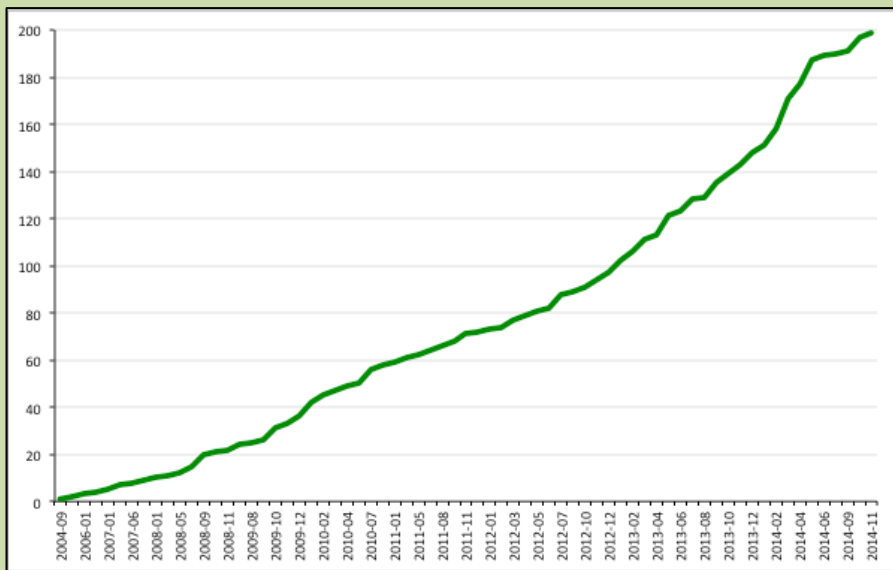

Fig 1. Sighting data Thailand all sites to December 2014

(a) Total of the new leopard sharks identified per month across all sites

(b) Total number of leopard shark sightings per month pooled across all years and sites.

Fig 2. Commonly Sighted Male Shark - BEN

Timeline of sighting events. Total = 17

Fig 3. Commonly Sighted Female Shark (TH010)

Timeline of sighting events. Total = 22

Fig 4. Site locations for Spot the Leopard Shark: Thailand Aug2013-Dec2014
 Total = 101 sharks, 207 sightings