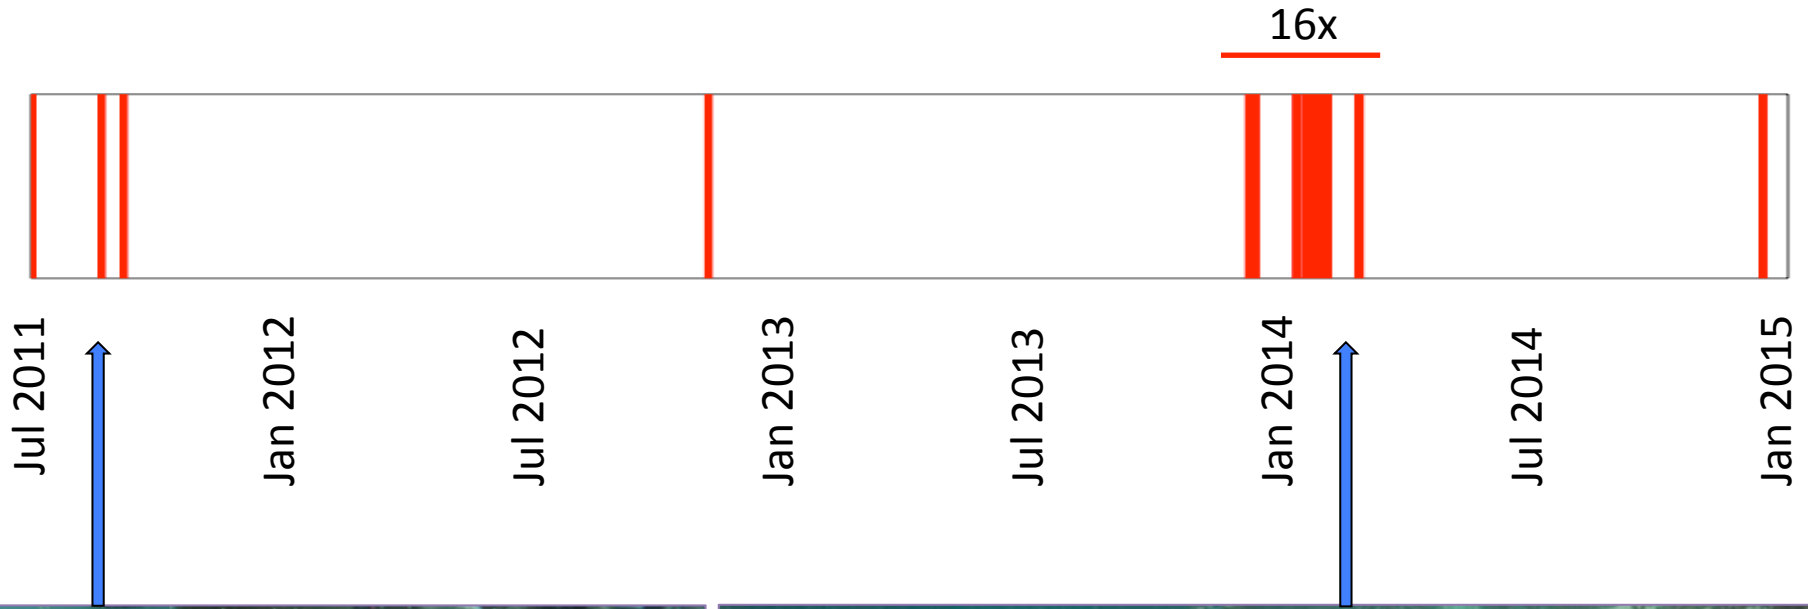

Fig 1. Sighting data Thailand all sites to December 2014

(a) Total of the new leopard sharks identified per month across all sites

(b) Total number of leopard shark sightings per month pooled across all years and sites.

Fig 2. Commonly Sighted Male Shark - BEN

Timeline of sighting events. Total = 17

Fig 3. Commonly Sighted Female Shark (TH010)

Timeline of sighting events. Total = 22

Fig 4. Site locations for Spot the Leopard Shark: Thailand Aug2013-Dec2014
 Total = 101 sharks, 207 sightings