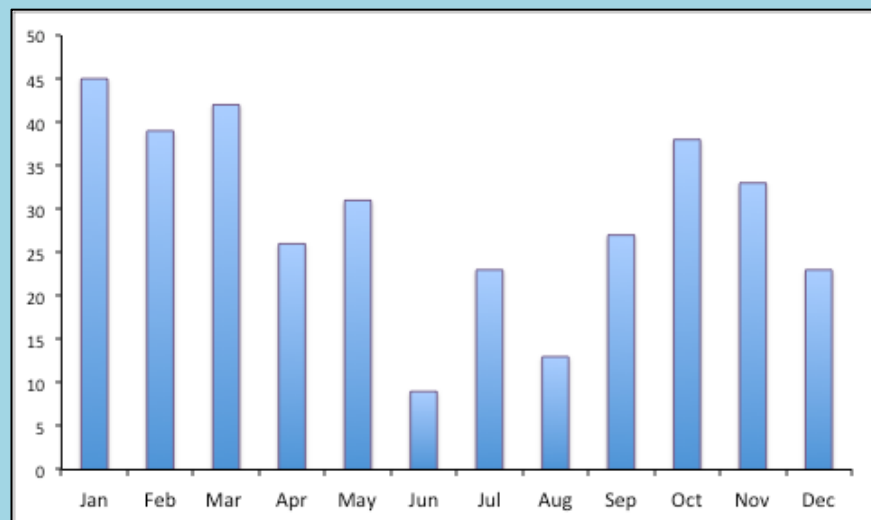

Fig 1. Sighting data Thailand all sites to December 2014

(a) Total of the new leopard sharks identified per month across all sites

(b) Total number of leopard shark sightings per month pooled across all years and sites.

Fig 2. Commonly Sighted Male Shark - BEN

Timeline of sighting events. Total = 17

Fig 3. Commonly Sighted Female Shark (TH010)

Timeline of sighting events. Total = 22

Fig 4. Site locations for Spot the Leopard Shark: Thailand Aug2013-Dec2014
 Total = 101 sharks, 207 sightings