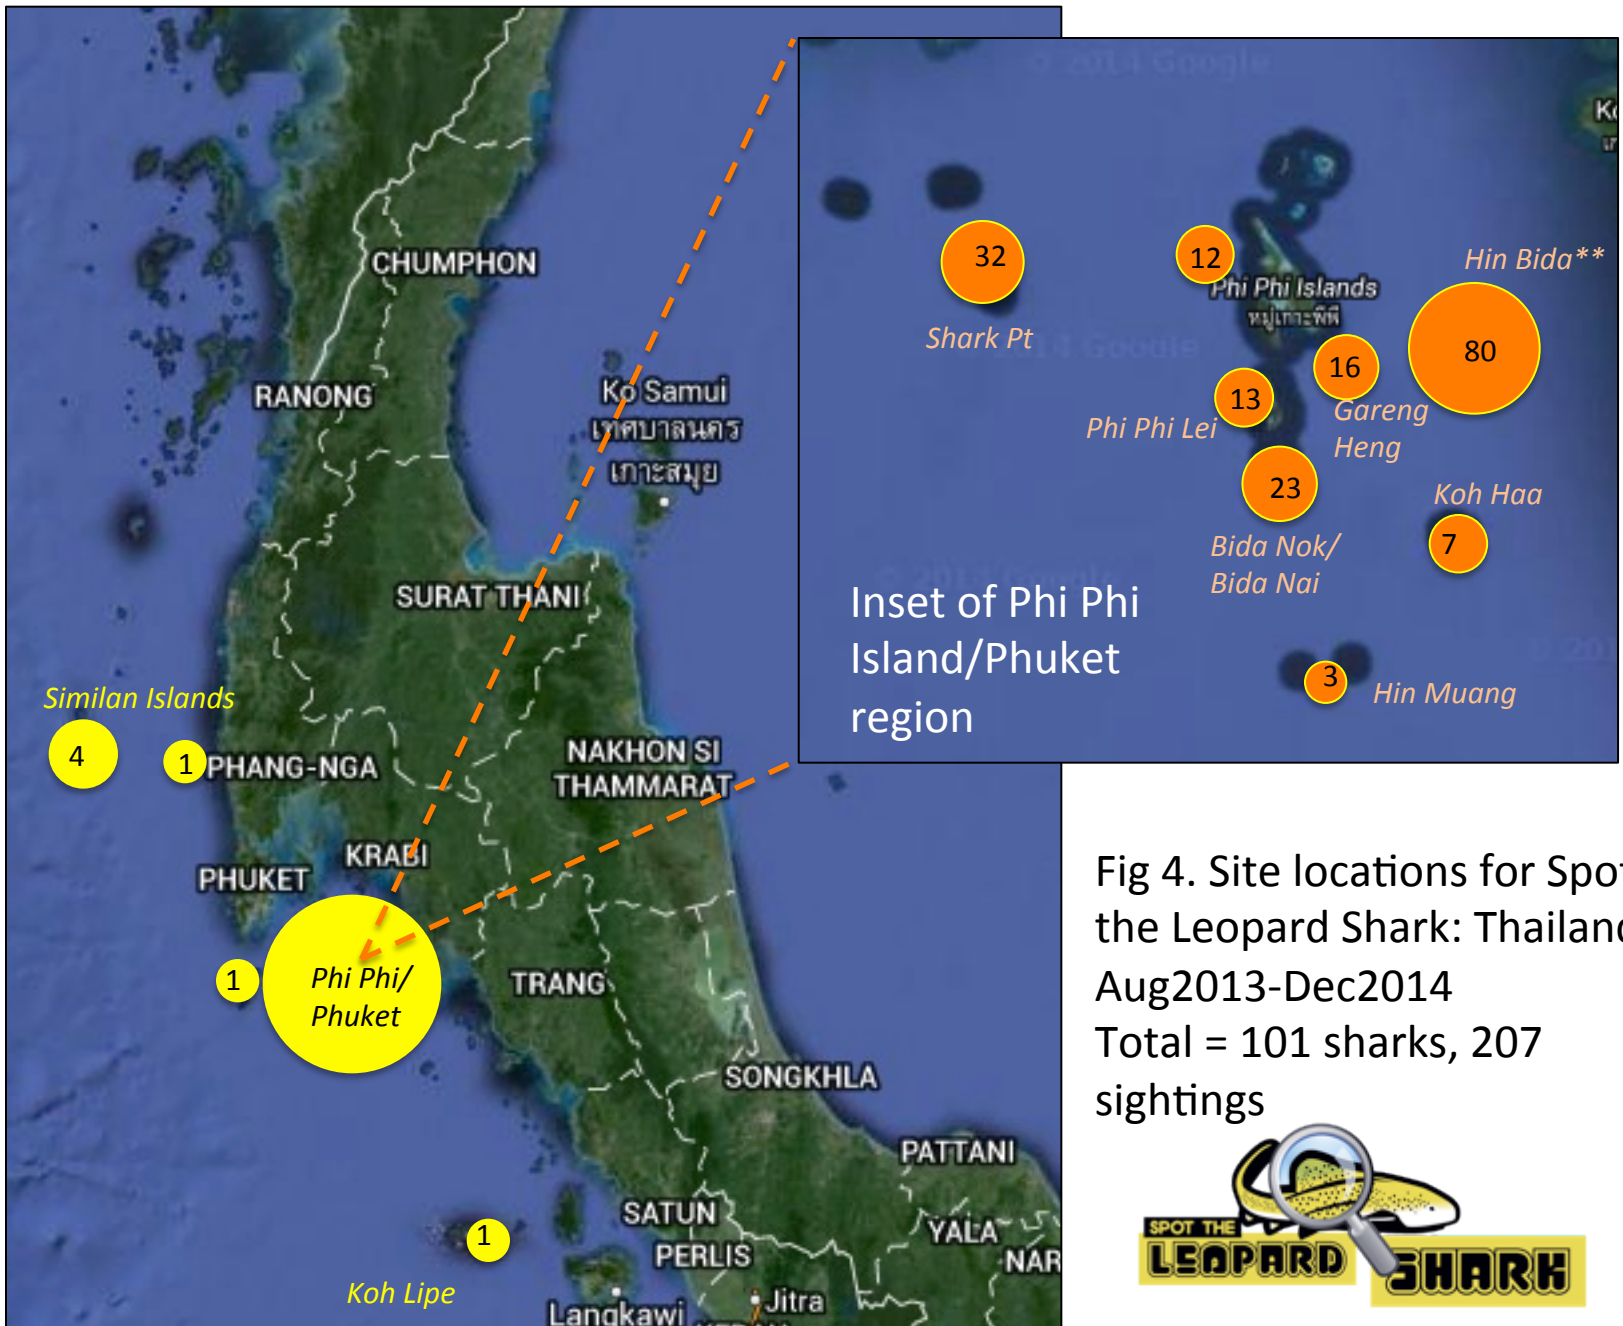

Fig 1. Sighting data Thailand all sites to December 2014

(a) Total of the new leopard sharks identified per month across all sites

(b) Total number of leopard shark sightings per month pooled across all years and sites.

Fig 2. Commonly Sighted Male Shark - BEN

Timeline of sighting events. Total = 17

Fig 3. Commonly Sighted Female Shark (TH010)

Timeline of sighting events. Total = 22

Fig 4. Site locations for Spot the Leopard Shark: Thailand Aug2013-Dec2014
 Total = 101 sharks, 207 sightings