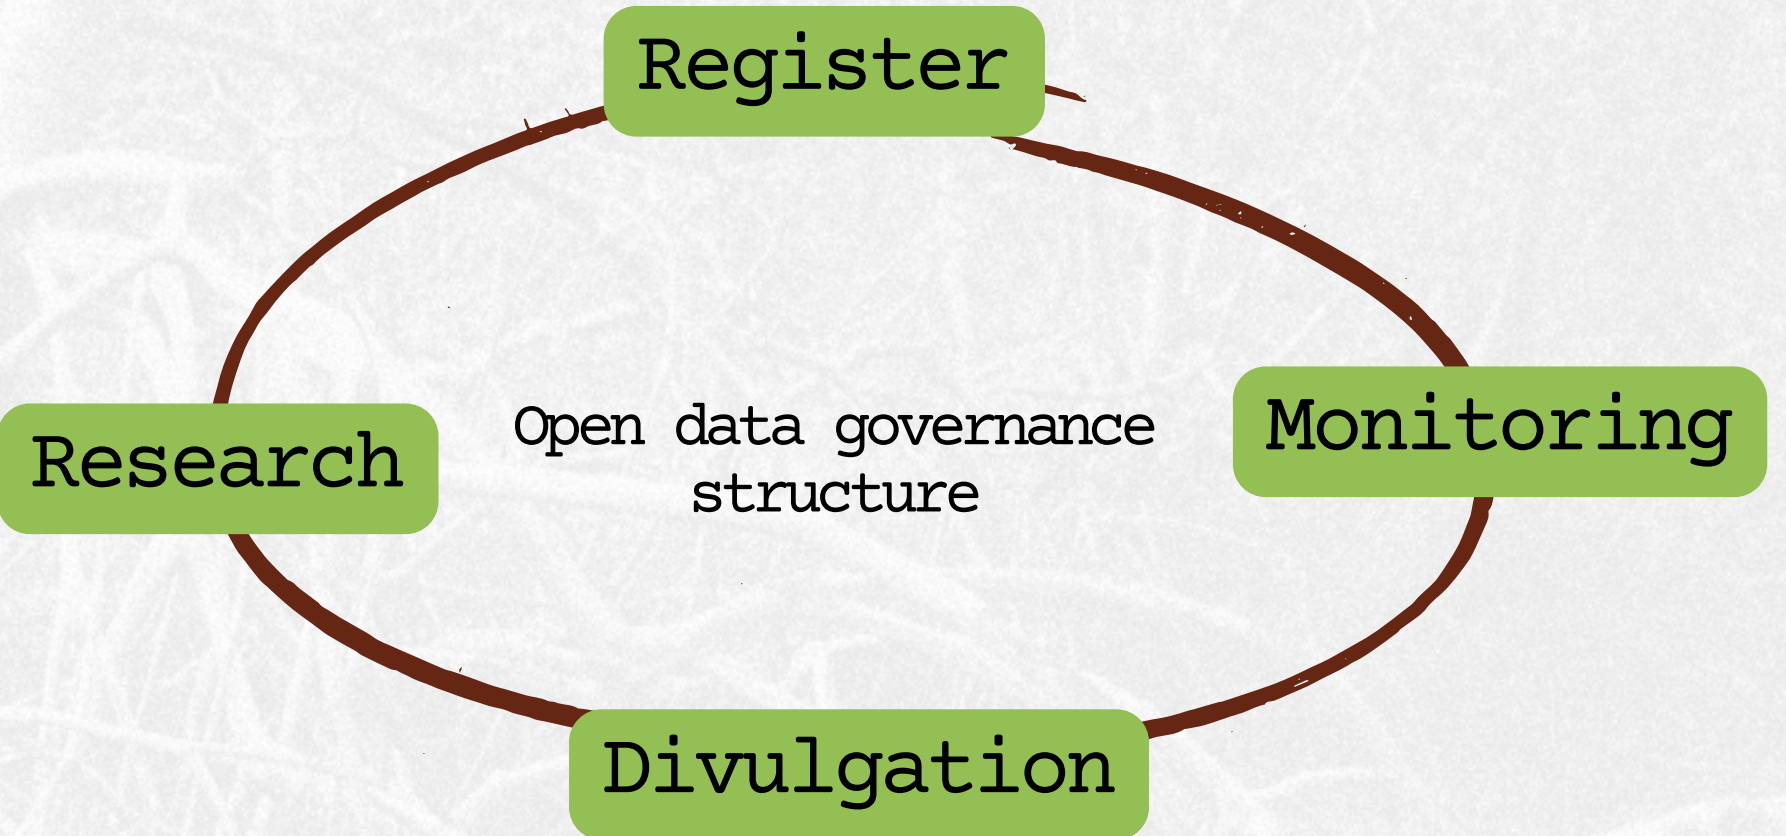

Mangrove Observatory

Building Knowledge for the Mangroves We Want

Indira Eyzaguirre
indira.eyza@gmail.com

First report

Realização:

Project endorsed by:

Funded by:

An Observatory, why?

Collaborative science

Citizen Science Based Monitoring System (CSBMS)

Conservation strategies and sustainable development of traditional communities

Phases

Planning

Execution

Systematization

Divuligation

- Elaboration of protocols for the monitoring system with SDG approach

Activities

- Development of monitoring guides
- Development of methodology with participatory GIS for data collection

Carregar Formulário em Bra... ☰ 🔍