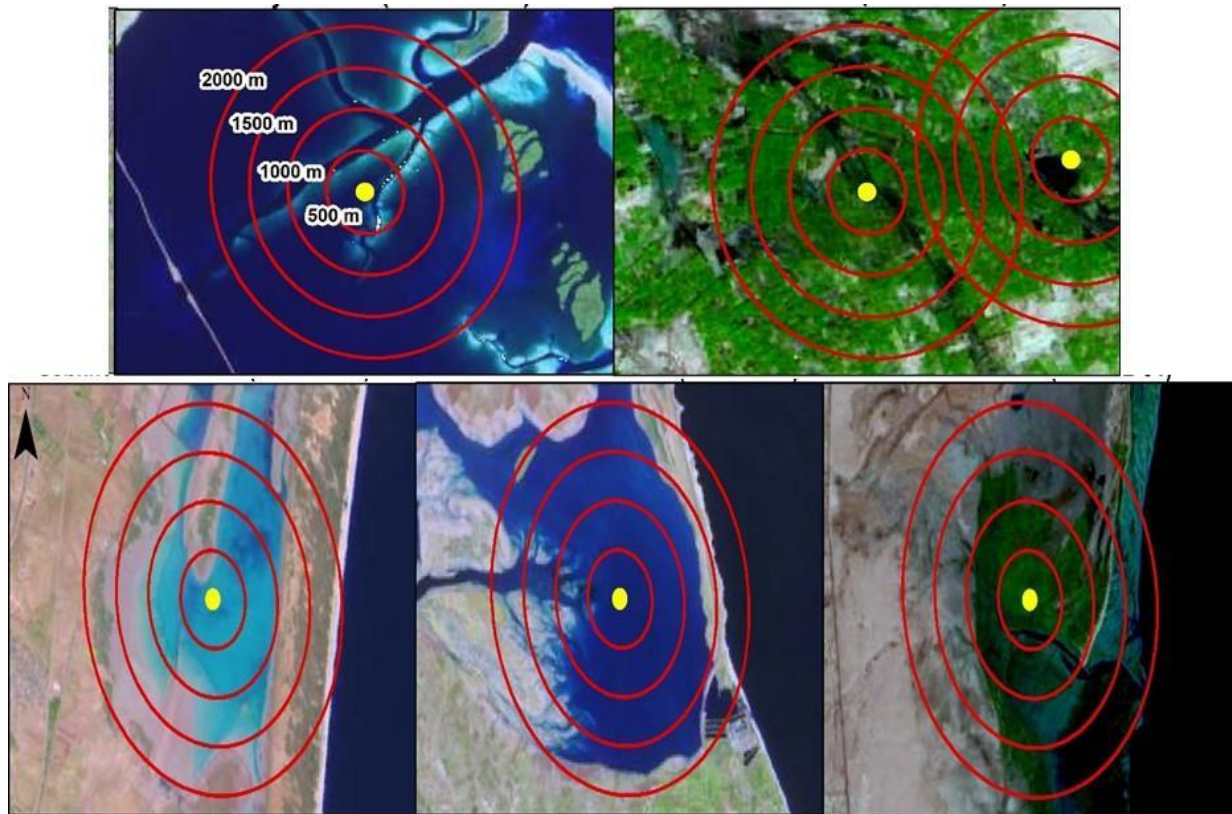

Table 2: Descriptive data of wetlands features, and landscape composition recorded in the 43 selected wetlands.

Figure 1: Method used to determine the landscape parameters (case of radius of 500, 1000, 1500 and 2000 m).

Table 2: Descriptive data of wetlands features, and landscape composition recorded in the 43 selected wetlands.